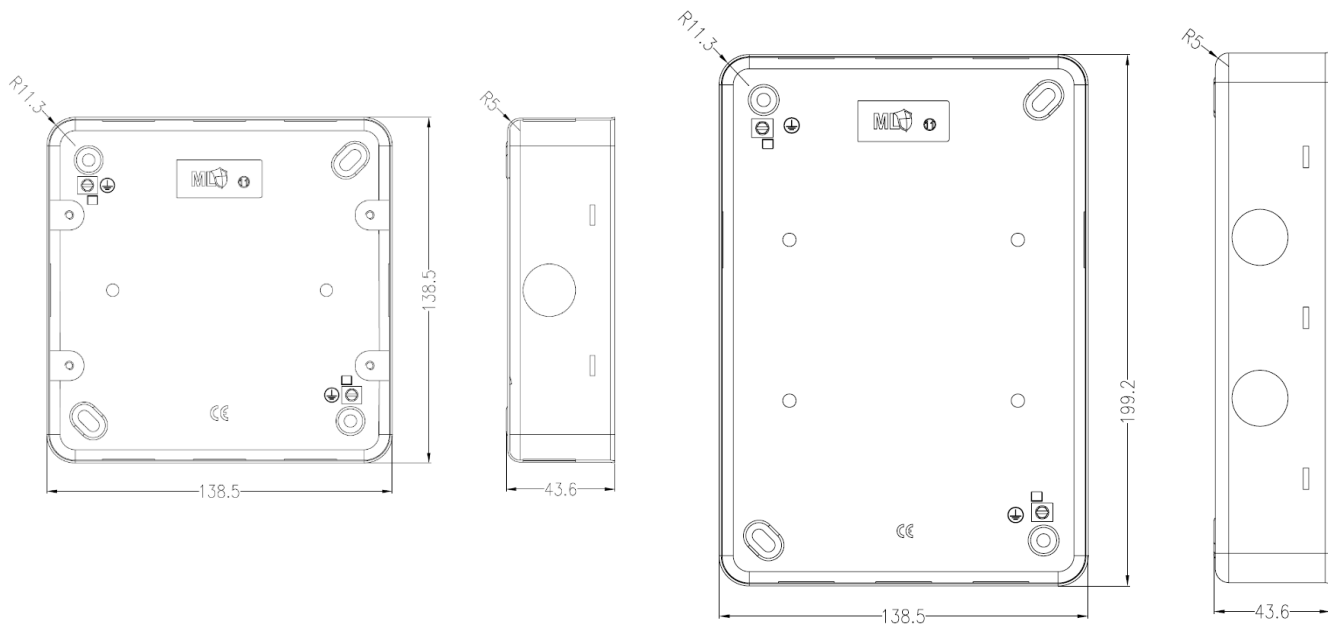

**Metalclad Back Boxes**

MLA part code	GDSG68M	GDSG912M
Description	Metalclad surface mount box	
Finish	Grey	
Nett weight (kg)	0.279	0.356
Dimensions (mm)	Height – 138 Width - 138 Projection – 44	Height – 199 Width – 138 Projection – 44
Knock outs	6 x 25mm – 2 x 20mm	6 x 25mm – 4 x 20mm
Construction	Premium grade steel	
Earth terminal	Yes	
IP rating	IP20	
Warranty	15 Years	
Origin of Manufacture	China	
Declaration of Conformity (held on file)	Yes	
Manufactured in accordance with	BS 4662	
EAN	5055832964506	5055832964513